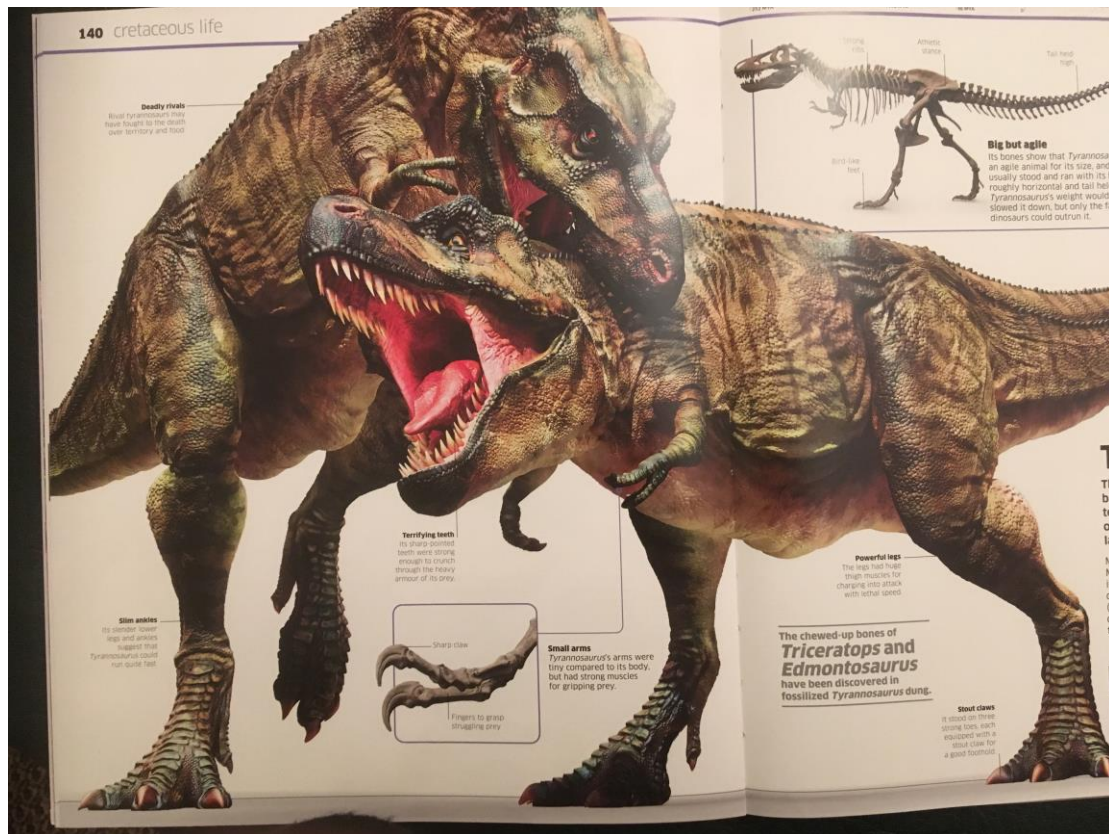

# Tyrannosaurus Rex

## King of the Dinosaurs

T Rex was the same size as a bus when standing with its body horizontal. In addition, when it stood erect, it was the same size as a double decker bus. A male was much larger than a female and definitely more aggressive. If any other T Rex went near his family he would growl and attack rapidly.

T Rex's arms were the same size as the Incredible Hulk. It was one of the strongest lizards to ever walk the earth - its bite force was stronger than 59 crocodiles.

The only thing that would stand a chance in a fight with T Rex was Titanoboa, Spinosuarus and Baryonix.

By Rhys  
25 September 2019

Illustration from DK Knowledge Encyclopedia DINOSAUR!